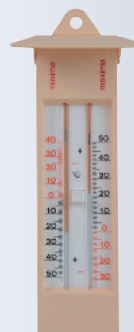

Code

BOE 310

DIGITAL WATERPROOF THERMOMETER

Pocket size, with easy to read Jumbo Display
Measuring range: - 50°C to + 300°C
Accuracy: $\pm 1^\circ\text{C}$ in the range of -30° till $+150^\circ$, otherwise $\pm 2^\circ\text{C}$
Visible 115 mm stainless steel piercing sensor probe
IP67 waterproof.
Alarm at high-/low temperature
Max/Min ($^\circ\text{C}$) Memory recalling. One hour auto shut off
With battery, (button cell, 1 pc.)

Code

BOE 311

DIGITAL WATERPROOF THERMOMETER

Measuring range: - 50°C to + 300°C
Resolution: $\pm 0,1^\circ\text{C}$ for $19,9^\circ$ till $+199,9^\circ$, otherwise 1°C
Accuracy $\pm 1^\circ\text{C}$ in the range of 151°C till $+ 250^\circ\text{C}$, otherwise $\pm 2^\circ\text{C}$.
130 mm stainless steel temperature sensor probe, with 1 metre wire,
alarm at high-/low temperature
Selectable $^\circ\text{C}/^\circ\text{F}$, Max/Min ($^\circ\text{F}/^\circ\text{C}$) memory recalling
without auto shutt off - **suitable for overnight Max/Min measurements**
IPX5 waterproof.
With battery (button cell, 1 pc.)

Code

BOE 305

MAX/MIN THERMOMETER

MAXIMA/MINIMA THERMOMETER

mercury free

Measuring range: -30°C to + 50°C

with push button for automatic resetting

Ivory coloured plastic housing with removable top shield and eyelet for wall mounting

Size: 230 x 55 mm

Code

BOE 23940

DIGITAL MAX/MIN THERMOMETER

Display with current temperature, minimum temperature and maximum temperature

Indoor/outdoor minimum and maximum temperature measurement

Temperature measuring range: